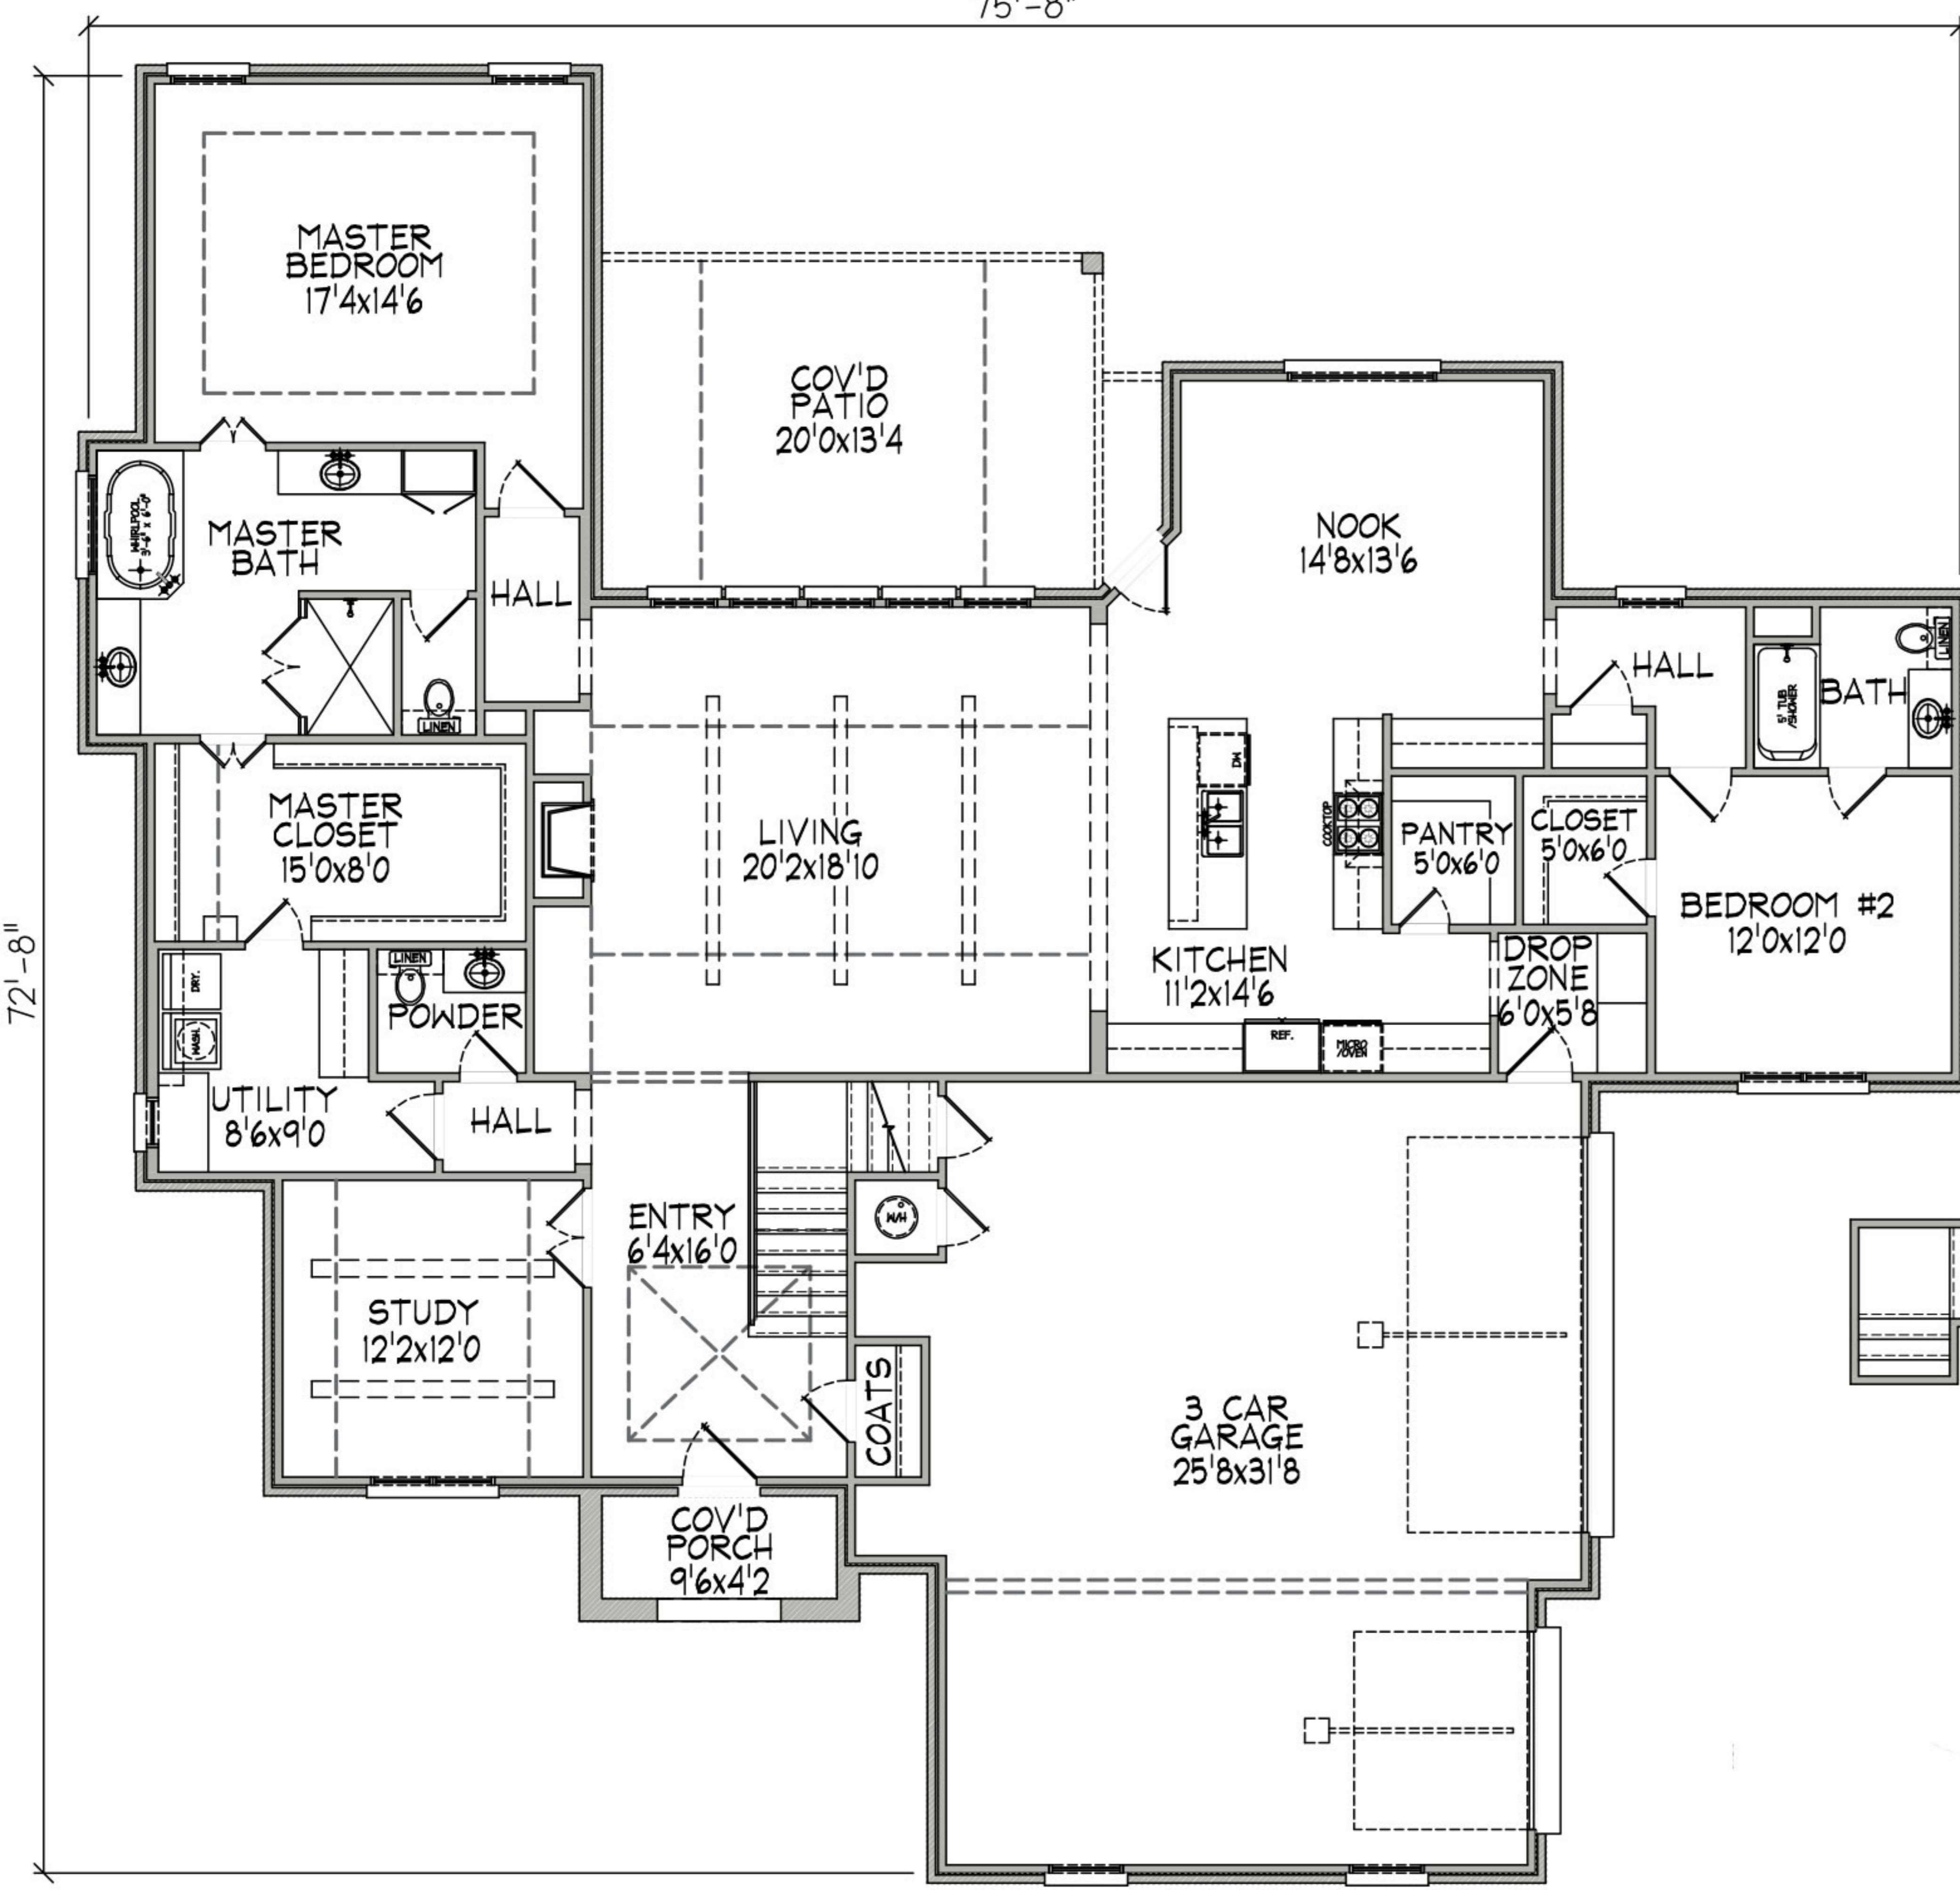

Executive Homes
BUILDING DISTINCTION®

3519

Lower Sqft.....2,494

Upper Sqft.....1,098

Total Sqft..... 3,592

75'-8"

A Lower Level Floor Plan

B Upper Level Floor Plan